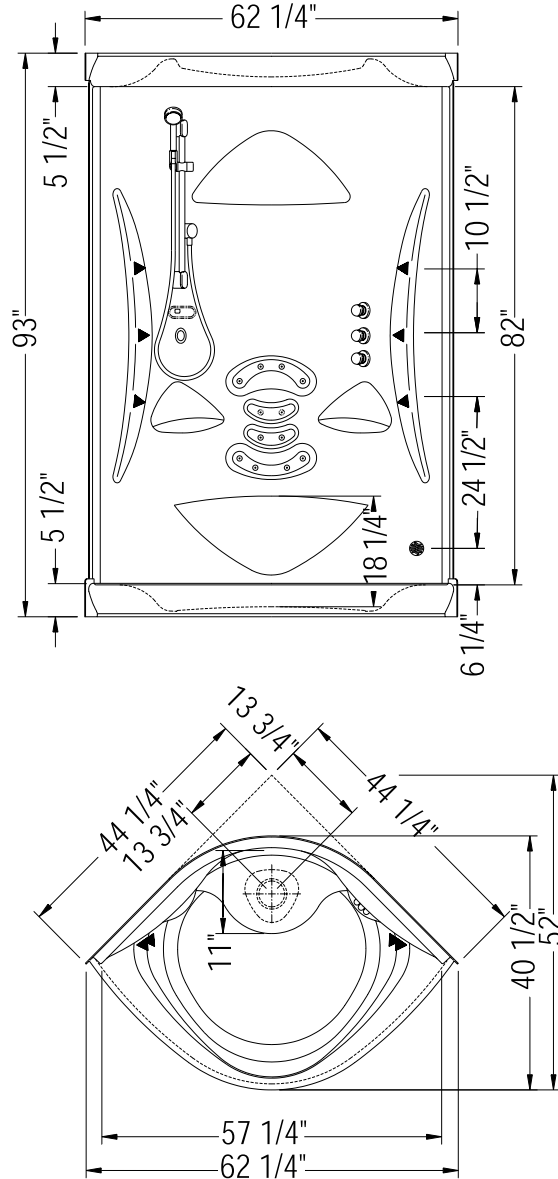

RainForest™

100145-S three-piece

Required height for installation: 80 in.
All dimensions are approximate and subject to change without any prior notice.

1. **Legend**
2. (◀) : Indicates Multi-Jet positioning.
   - (●) : Indicates Steamax nozzle positioning.

CERTIFICATIONS

APPLICABLE STANDARDS

- CSA B45
- ANSI Z124.2