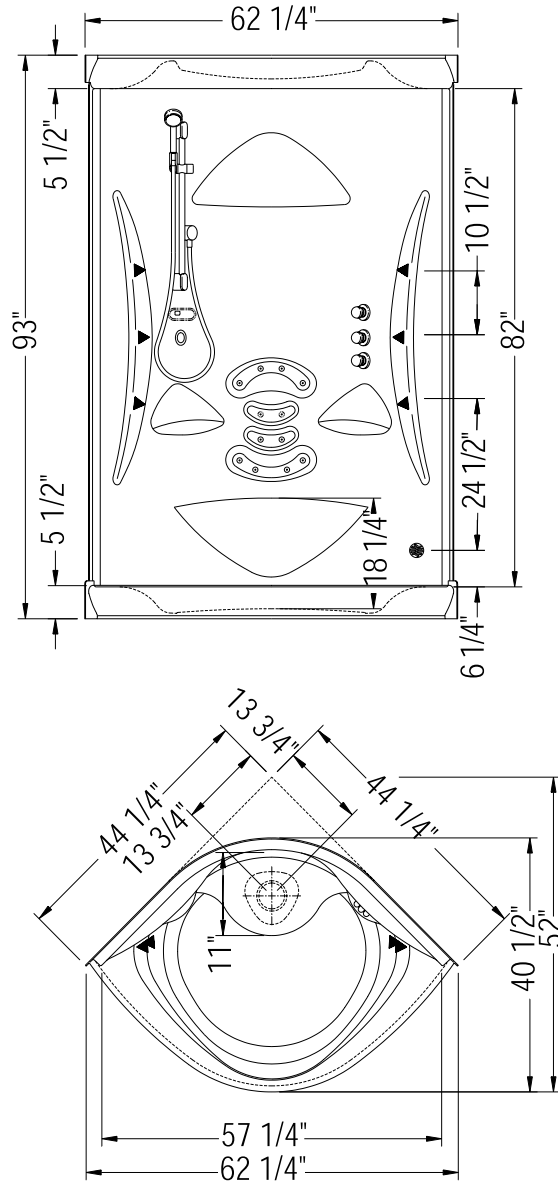

RainForest™

100145 two-piece

Required height for installation: 80 in.

All dimensions are approximate and subject to change without any prior notice.

Legend

- (◀) : Indicates Multi-Jet positioning.
- (●) : Indicates Steamax nozzle positioning.

CERTIFICATIONS

APPLICABLE STANDARDS

- CSA B45
- ANSI Z124.2